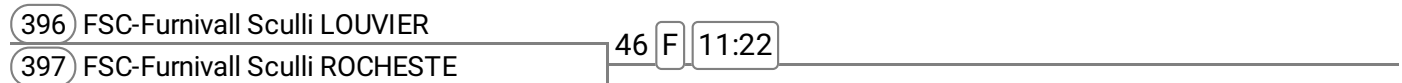

Division: Division 1

Event: 15 - Op J15 1x

Sponsored by NDP Electrical Services

Event: 16 - Op J13 1x

Sponsored by Wavenet

Event: 17 - W 4+

Sponsored by NDP Electrical Services

Event: 18 - Low CRI W 4+