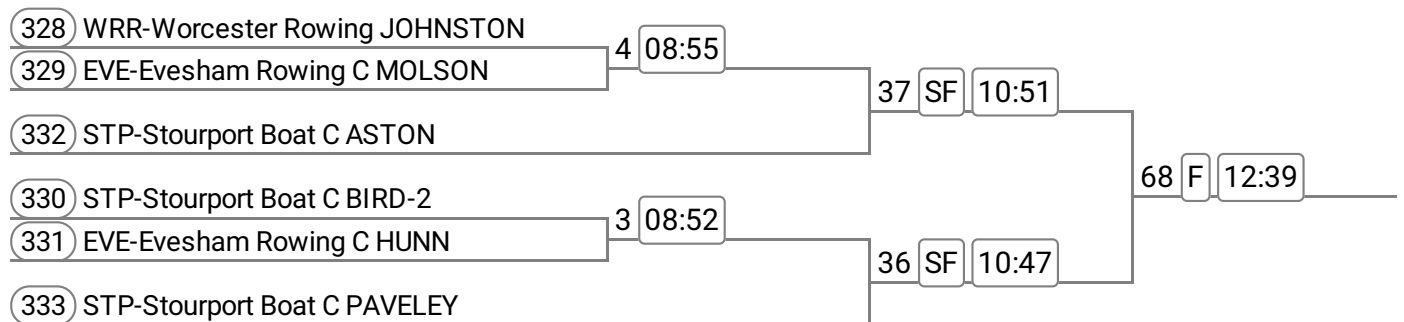

Event: 26 - W J15 2x

Sponsored by Andy and Fiona Aston and Family