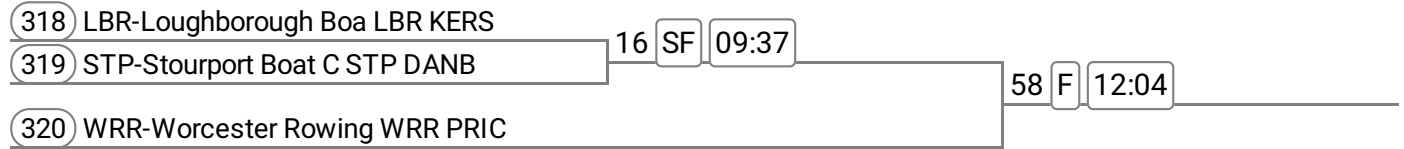

Division: Division 1

Event: 25 - W MasE/F 2x

Sponsored by The Black Star