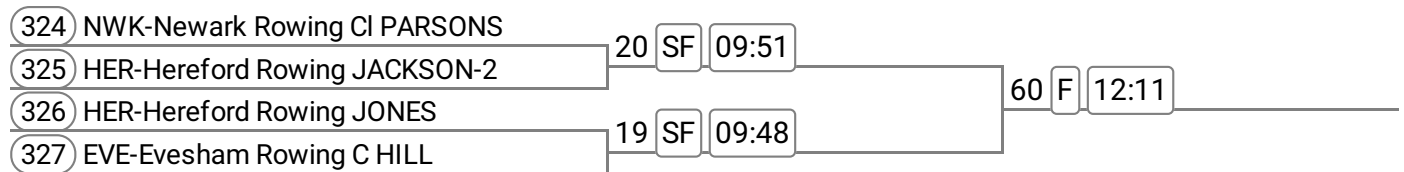

Event: 9 - Op J14 2x

Sponsored by John and Jenny Hughes