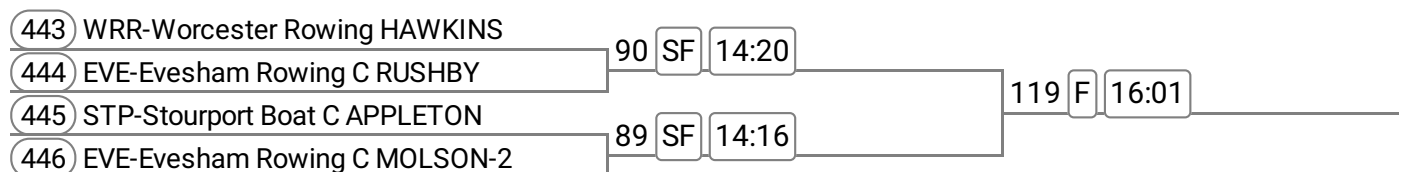

Event: 58 - W J15 1x

Sponsored by R H Clarke Fresh Prepared