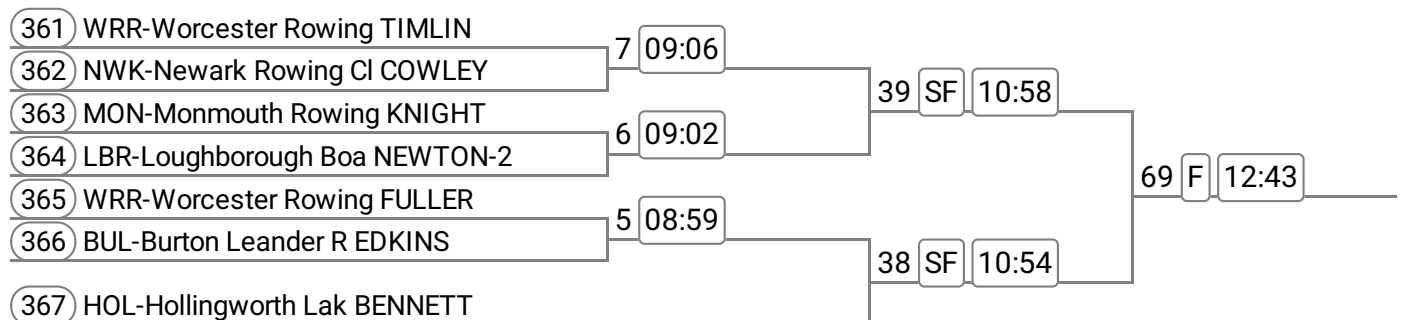

Event: 10 - Op 1x

Sponsored by Fred Caswill and Family