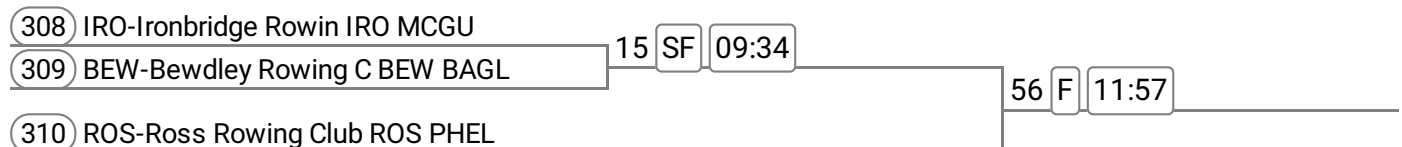

Event: 19 - W MasB/C 4+

Sponsored by NDP Electrical Services