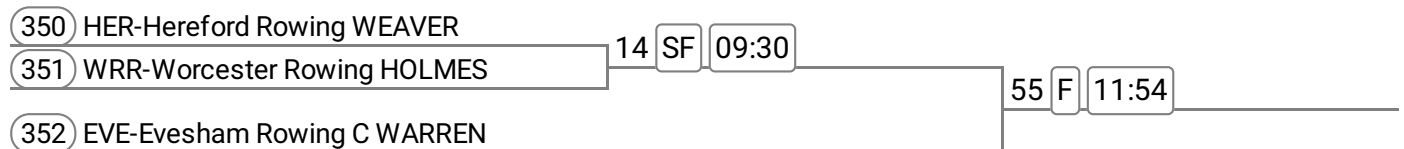

Event: 28 - W J18 1x

Sponsored by NDP Electrical Services