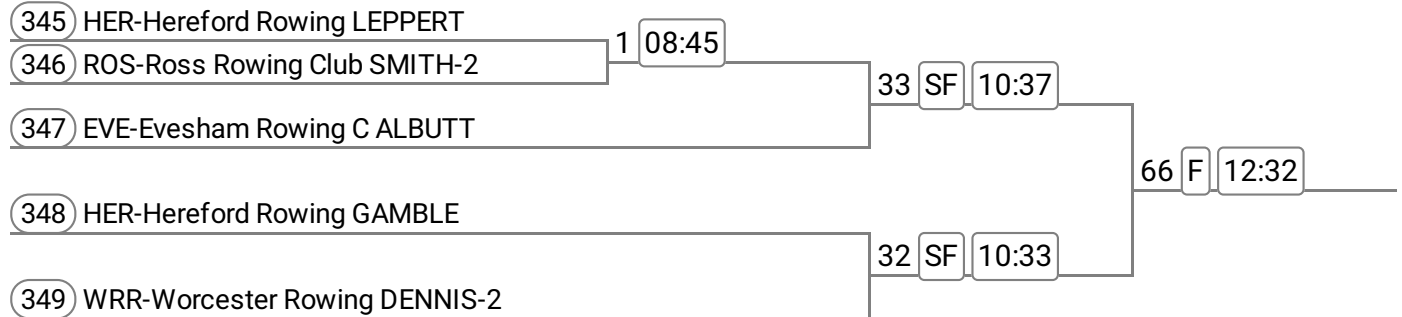

Division: Division 1

Event: 15 - Op J15 1x

Sponsored by NDP Electrical Services