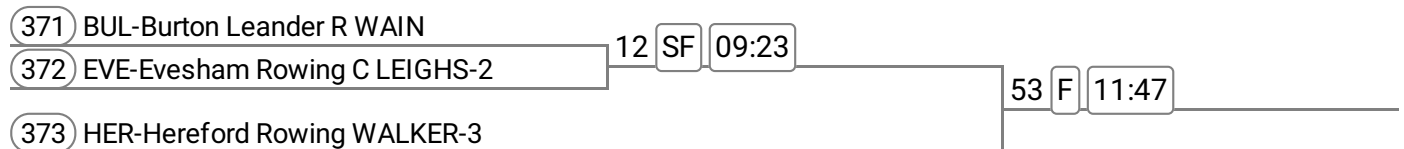

Division: Division 1

Event: 25 - W MasE/F 2x

Sponsored by The Black Star

Event: 26 - W J15 2x

Sponsored by Andy and Fiona Aston and Family

Event: 27 - W J13 2x

Sponsored by NDP Electrical Services

Event: 28 - W J18 1x