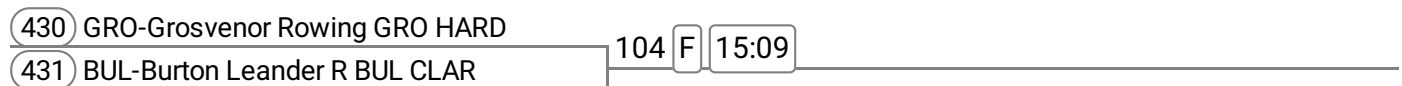

Event: 57 - W MasB/C 1x

Sponsored by John and Jenny Hughes