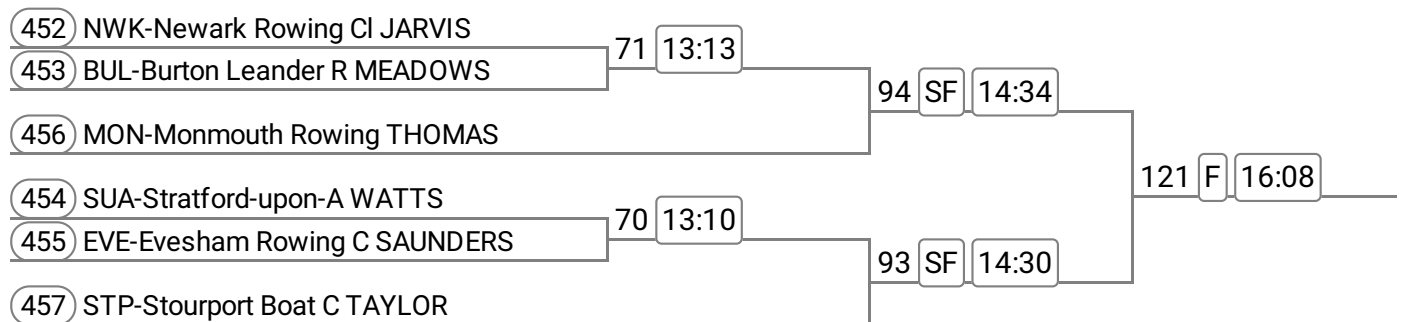

Division: Division 2

Event: 54 - W J14 2x

Sponsored by John and Jenny Hughes

Event: 55 - W 1x

Sponsored by Clarkey's Barbers

Event: 56 - Low CRI W 1x

Sponsored by The Black Star

Event: 57 - W MasB/C 1x