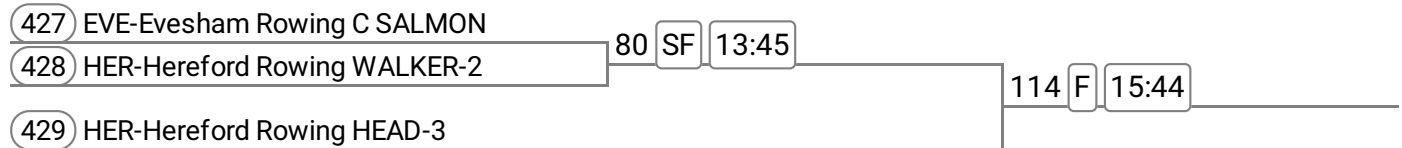

Division: Division 2

Event: 54 - W J14 2x

Sponsored by John and Jenny Hughes