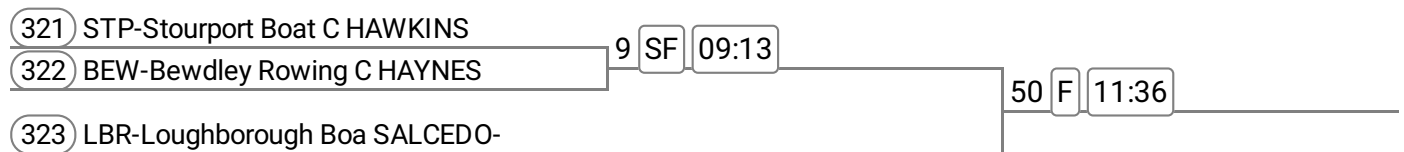

Event: 8 - Op J16 2x

Sponsored by Wyre Forest District Council